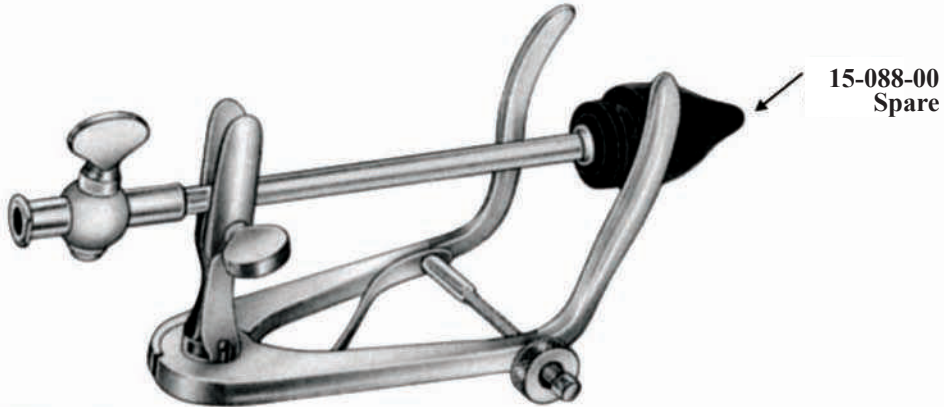

**THOMSON-WALKER'S  
PENILE CLAMPS**  
15-078-00  
Cross-Action model

**MILLIN'S SUCTION TUBE**  
15-079-00  
chromium-plated,  
with sliding "on & off"  
action.

**YOUNG-HRYNTSCHAK**  
15-080-200  
24 cm  
with 1 needle

**YOUNG-MILLIN**  
15-081-200  
20 cm  
with 1 needle

15-082-200  
Spare needle

15-083-200  
Spare needle

15-084-200  
Spare needle

**KNUTSON**  
15-085-180  
18 cm

Urethrographie-instruments

15-088-00  
Spare

**GUMCO CLAMP**  
mm Ø

15-086-00	8
15-087-00	11
15-088-00	13
15-089-00	16
15-090-00	21
15-091-00	26
15-092-00	32

**WINKELMANN**  
15-093-00 12 Ø  
15-094-00 16 Ø  
15-095-00 20 Ø  
Circumcision clamps

**MILLIN**  
15-096-280  
28 cm