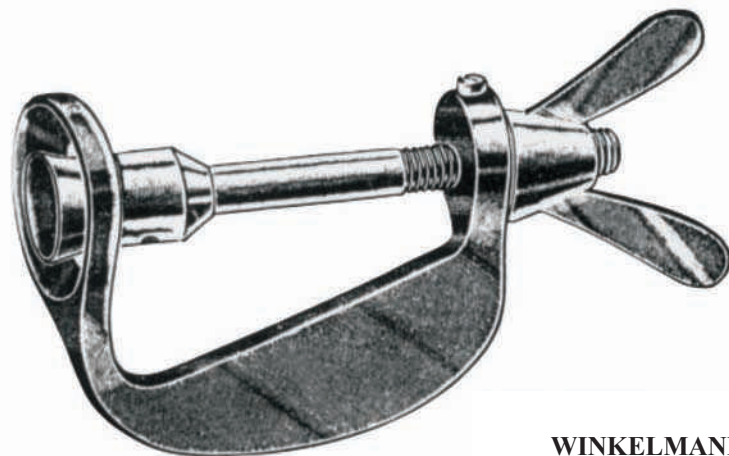

**THOMSON-WALKER'S  
PENILE CLAMPS**  
15-078-00  
Cross-Action model

**MILLIN'S SUCTION TUBE**  
15-079-00  
chromium-plated,  
with sliding "on & off"  
action.

**YOUNG-HRYNTSCHAK**  
15-080-200  
24 cm  
with 1 needle

**YOUNG-MILLIN**  
15-081-200  
20 cm  
with 1 needle

15-082-200  
Spare needle

15-083-200  
Spare needle

15-084-200  
Spare needle

**KNUTSON**  
15-085-180  
18 cm

Urethrographie-instruments

15-088-00  
Spare

**GUMCO CLAMP**  
mm Ø

15-086-00	8
15-087-00	11
15-088-00	13
15-089-00	16
15-090-00	21
15-091-00	26
15-092-00	32

**WINKELMANN**  
15-093-00 12 Ø  
15-094-00 16 Ø  
15-095-00 20 Ø  
Circumcision clamps

**MILLIN**  
15-096-280  
28 cm