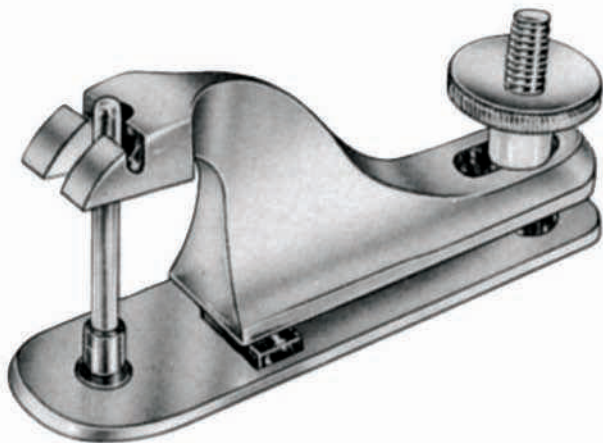

**THOMSON-WALKER'S  
PENILE CLAMPS**  
15-078-00  
Cross-Action model

**MILLIN'S SUCTION TUBE**  
15-079-00  
chromium-plated,  
with sliding "on & off"  
action.

**YOUNG-HRYNTSCHAK**  
15-080-200  
24 cm  
with 1 needle

**YOUNG-MILLIN**  
15-081-200  
20 cm  
with 1 needle

15-082-200  
Spare needle

15-083-200  
Spare needle

15-084-200  
Spare needle

**KNUTSON**  
15-085-180  
18 cm

Urethrographie-instruments

15-088-00  
Spare

**GUMCO CLAMP**  
mm Ø

15-086-00	8
15-087-00	11
15-088-00	13
15-089-00	16
15-090-00	21
15-091-00	26
15-092-00	32

**WINKELMANN**  
15-093-00 12 Ø  
15-094-00 16 Ø  
15-095-00 20 Ø  
Circumcision clamps

**MILLIN**  
15-096-280  
28 cm