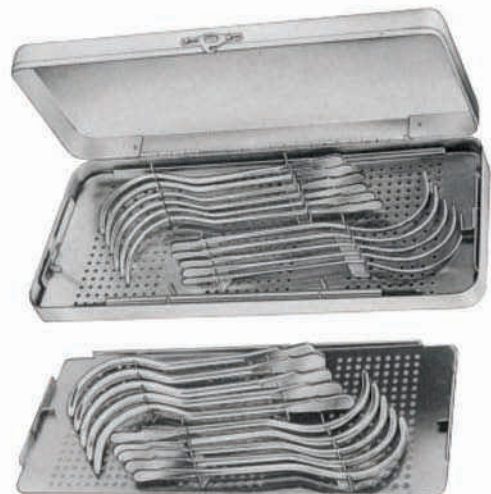

**CLUTTON BOUGIES**  
15-059-270  
27 cm  
06 / 10 to 28 / 32  
set of 12

Fig.	Item	Description	Tip
A	15-060-280	28 cm	8 French
B	15-061-280	28 cm	10 French
C	15-062-280	28 cm	12 French
D	15-063-280	28 cm	14 French
E	15-064-280	28 cm	16 French
F	15-065-280	28 cm	18 French
G	15-066-280	28 cm	20 French
H	15-067-280	28 cm	22 French
I	15-068-280	28 cm	24 French
J	15-069-280	28 cm	26 French
K	15-070-280	28 cm	28 French
L	15-071-280	28 cm	30 French
M	15-072-280	28 cm	32 French
N	15-073-280	28 cm	34 French
O	15-074-280	28 cm	36 French

**VAN BUREN  
A TO O**  
Set of 15

**GUYON BOUGIES**  
15-075-270  
27 cm

Without thread

**GUYON BOUGIES SET**  
15-076-00  
420 x 175 x 40 mm  
Set in metal case containing:  
– 21 Bougies Guyon  
– 6 filiform Bougies

**THOMSON-WALKER'S  
PENILE CLAMPS**  
15-078-00  
Cross-Action model

**MILLIN'S SUCTION TUBE**  
15-079-00  
chromium-plated,  
with sliding "on & off"  
action.

**YOUNG-HRYNTSCHAK**  
15-080-200  
24 cm  
with 1 needle