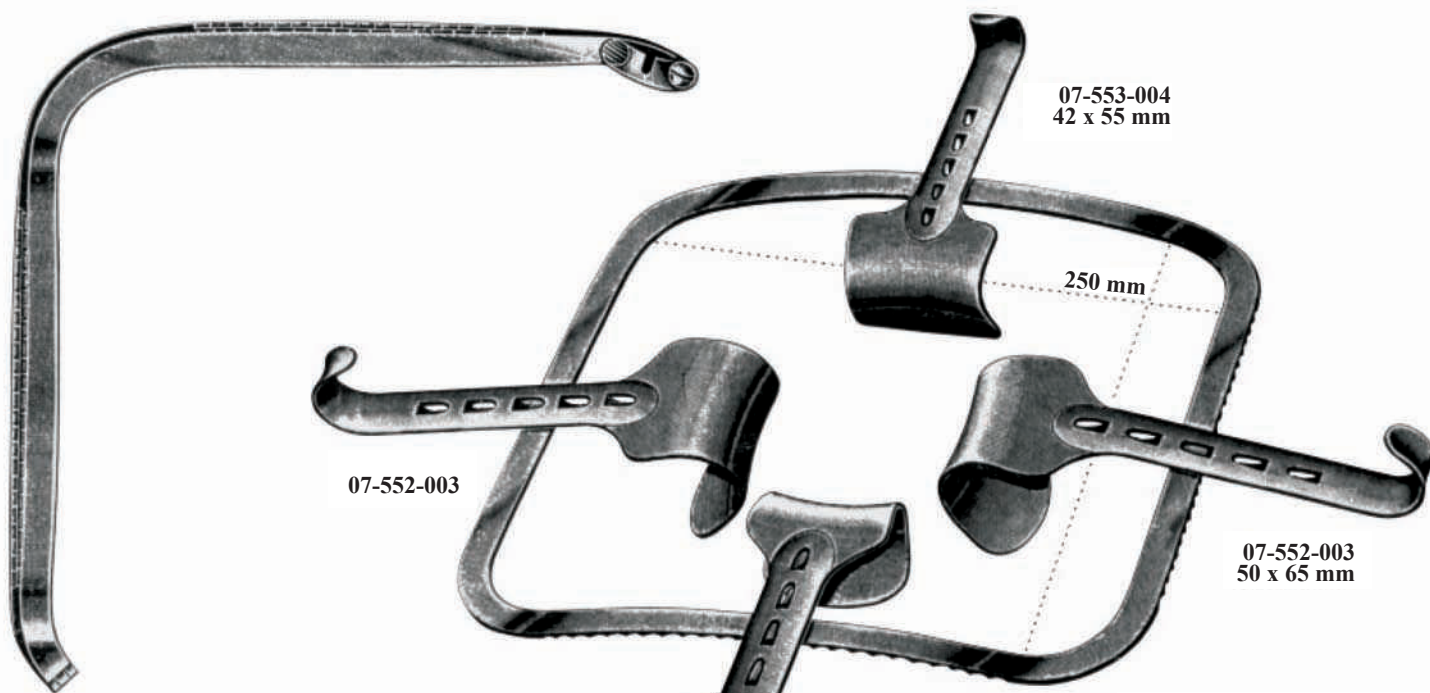

**Retractors –
ретракторы**

KIRSCHNER
07-548-001
with folding frame &
2 blades of each 07-552-003 &
07-553-004

07-553-004

KIRSCHNER
07-549-000
with vaulted fixed frame &
2 blades of each 07-552-003 &
07-553-004

07-550-001
300 x 380 mm
Frame only, over-sized