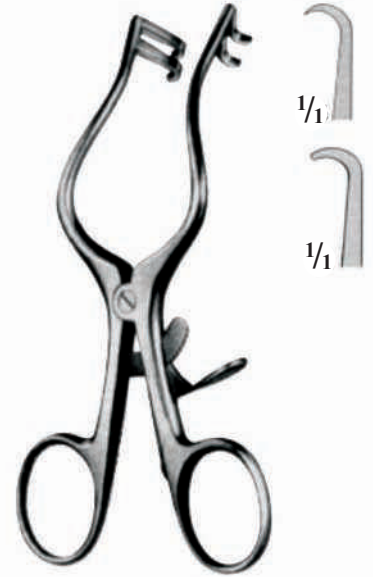

MILLIGAN
07-460-130
18.5 x 20 mm
Blunt, 3:3
13 cm

**Retractors –
ретракторы**

MAYO-ADAMS
07-461-170 17 cm
2 x 2 teeth blunt

TUEBINGER MODELL
07-462-160
16 cm

PLESTER
07-463-130
13 cm
2 x 2 teeth
sharp

PLESTER

CLOWARD
07-469-250 25 cm
Complete with 5 blades
07-470-250 25 cm
Consisting of spreader only
Each 1 blade

CLOWARD
07-471-260 26 cm
Complete with 5 blades
07-472-260 26 cm
Consisting of spreader only
Each 1 blade