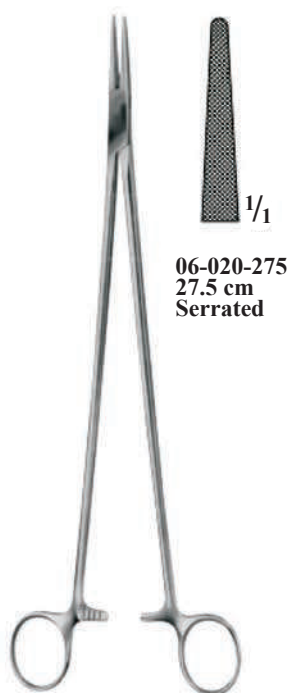

HEGAR

06-018-200
20 cm
Cvd-Serrated

HEANEY

**Needle holder –
иглодержатели**

06-019-230
23 cm
Serrated

JAMESON

06-020-275
27.5 cm
Serrated

WANGENSTEEN

**Needle holder –
иглодержатели**

06-025-200
20 cm
Box Joint
as above tungsten
carbide faced jaws.

THOMSON WALKER

pound action joint.
But tungsten
carbide faced jaws.

06-026-180 18 cm
06-027-250 25 cm

NAUNTUN MORGAN