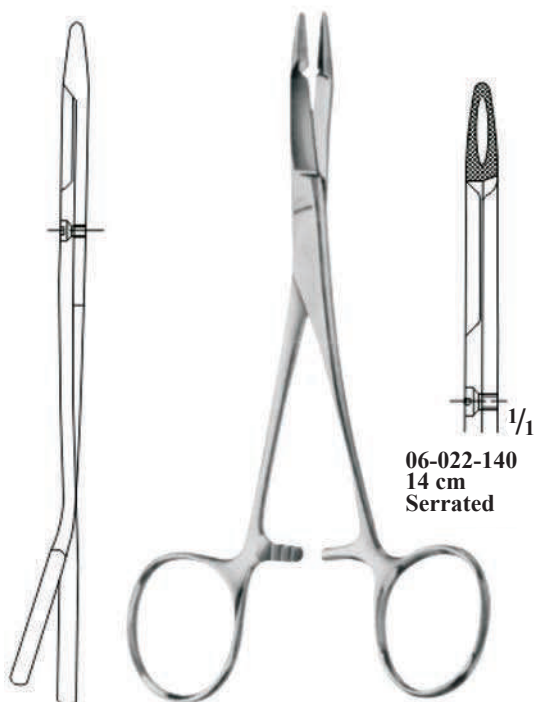

JAMESON

06-022-140
14 cm
Serrated

OLSEN-HEGAR