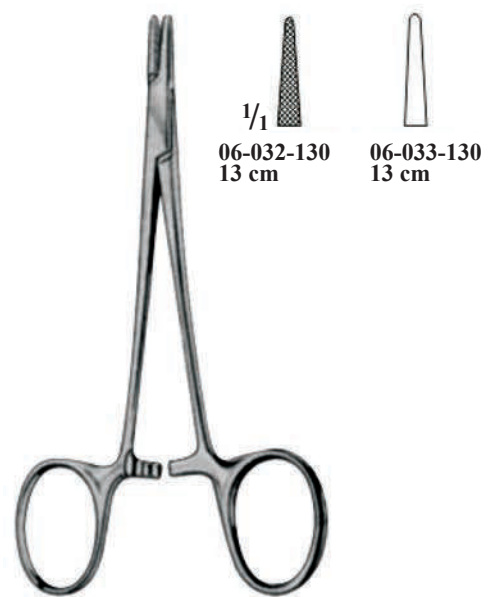

**Needle holder –
иглодержатели**

06-025-200
20 cm
Box Joint
as above tungsten
carbide faced jaws.

THOMSON WALKER

pound action joint.
But tungsten
carbide faced jaws.

06-026-180 18 cm
06-027-250 25 cm

NAUNTUN MORGAN

06-028-180
18 cm

06-029-260
26 cm

SAROT

06-030-270
27 cm

COOLLIER

06-031-125
12.5 cm

COOLLIER

06-032-130
13 cm