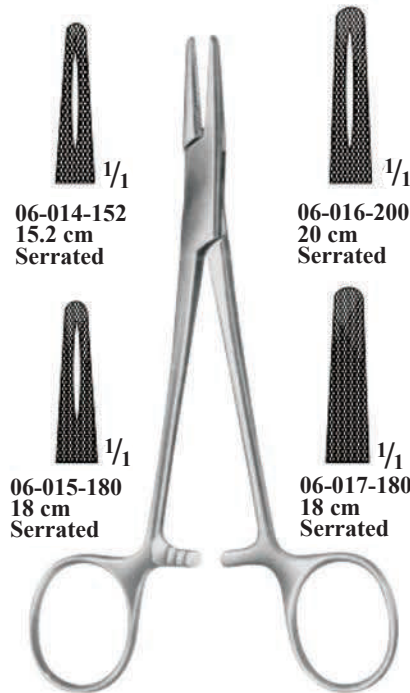

06-014-152
15.2 cm
Serrated

06-016-200
20 cm
Serrated

06-015-180
18 cm
Serrated

06-017-180
18 cm
Serrated

HEGAR