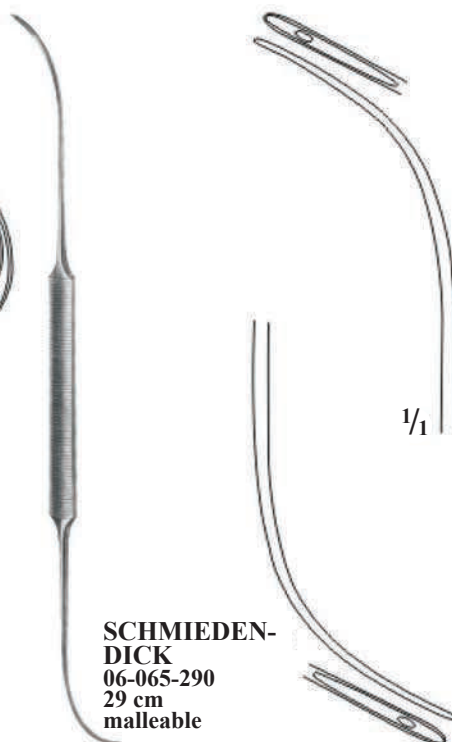

06-038-200
20 cm

MAYO ROCHESTER
06-039-180 18 cm
06-040-230 23 cm
button release, screw joint.

MACPHAIL
06-041-150 15 cm
06-042-180 18 cm
06-043-200 20 cm
lined with copper.

**Micro needle holders –
микроиглодержатели**

KALT BARRAQUER-TROUTMAN ARRUGA BARRAQUER-TROUTMAN BARRAQUER

MICRO MICRO CASTROVIEJO CASTROVIEJO BARRAQUER BARRAQUER / WITH CATCH

**Needles –
иглы**

YOUNG
06-064-245
24.5 cm
Complete
with on
Needle no.01

**SCHMIEDEN-
DICK**
06-065-290
29 cm
malleable

**SCHMIEDEN-
DICK**
06-066-240
24 cm
malleable

REVERDIN NEEDLE
06-067-195 19.5 cm
06-068-225 22.5 cm

06-069-195 19.5 cm
06-070-225 22.5 cm

06-071-195 19.5 cm
06-072-225 22.5 cm

06-073-195 19.5 cm
06-074-225 22.5 cm