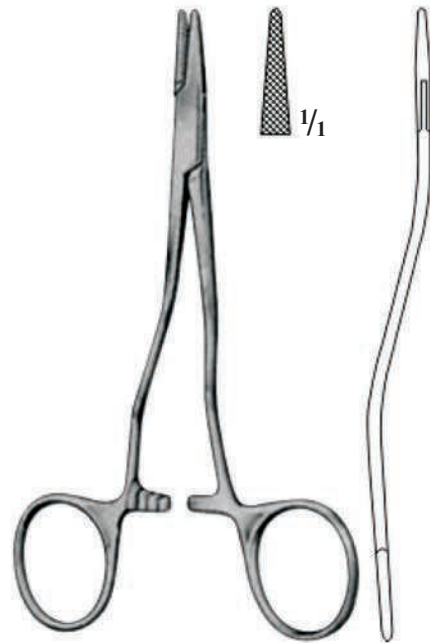

KILNER
06-035-130
13 cm