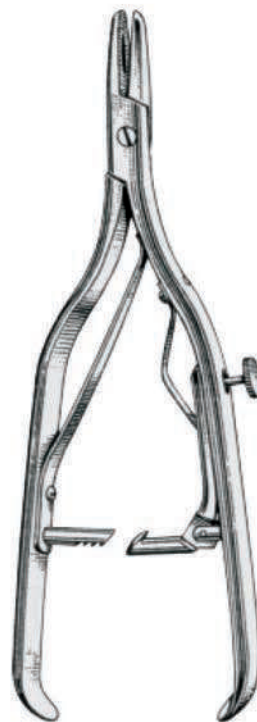

06-038-200
20 cm

MAYO ROCHESTER
06-039-180 18 cm
06-040-230 23 cm
button release, screw joint.

MACPHAIL
06-041-150 15 cm
06-042-180 18 cm
06-043-200 20 cm
lined with copper.

**Micro needle holders –
микроиглодержатели**