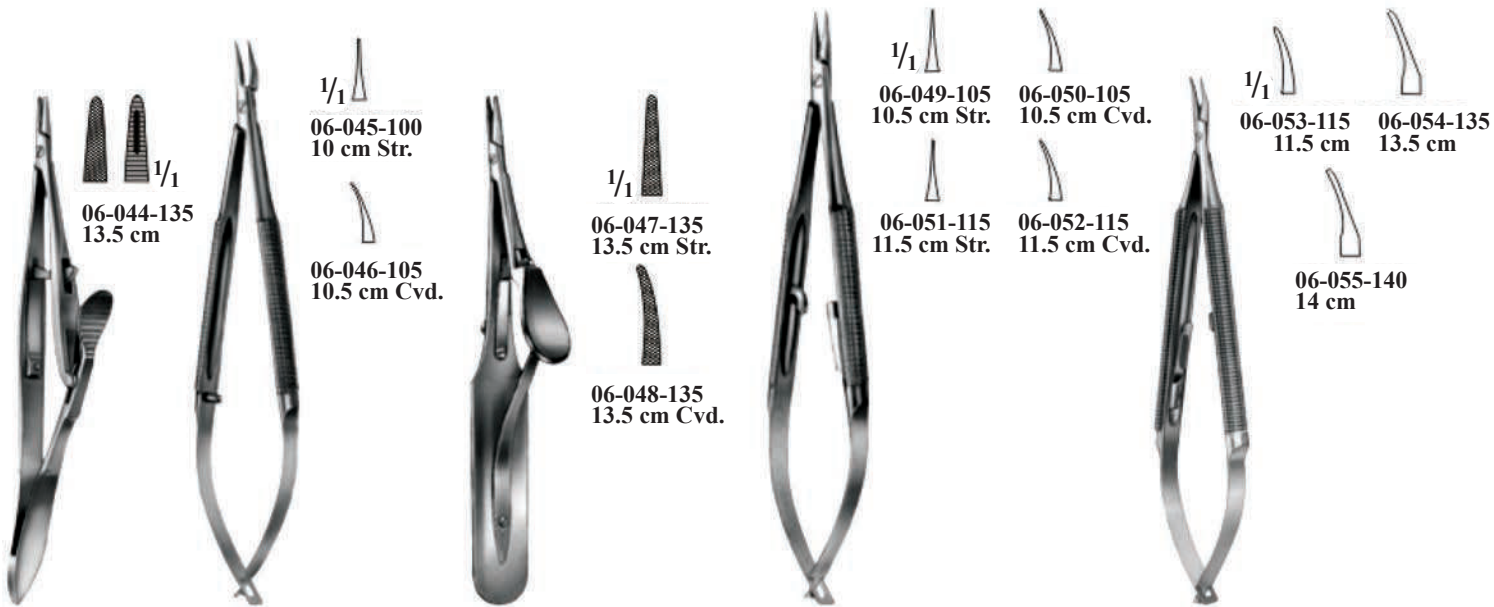

06-038-200
20 cm

MAYO ROCHESTER
06-039-180 18 cm
06-040-230 23 cm
button release, screw joint.

MACPHAIL
06-041-150 15 cm
06-042-180 18 cm
06-043-200 20 cm
lined with copper.

**Micro needle holders –
микроиглодержатели**