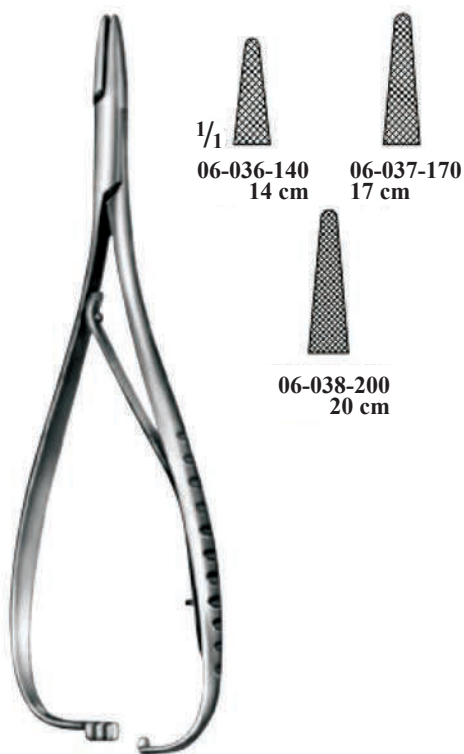

06-028-180
18 cm

06-029-260
26 cm

SAROT

06-030-270
27 cm

COOLLIER

06-031-125
12.5 cm

COOLLIER

06-032-130
13 cm

06-033-130
13 cm

HALSEY

*Needle holder –
иглодержатели*

NEIVERT
06-034-130
13 cm

KILNER
06-035-130
13 cm

MATHIEU

1/1
06-036-140
14 cm

06-037-170
17 cm

06-038-200
20 cm

MAYO ROCHESTER
06-039-180 18 cm
06-040-230 23 cm
button release, screw joint.

MACPHAIL
06-041-150 15 cm
06-042-180 18 cm
06-043-200 20 cm
lined with copper.

**Micro needle holders –
микроиглодержатели**