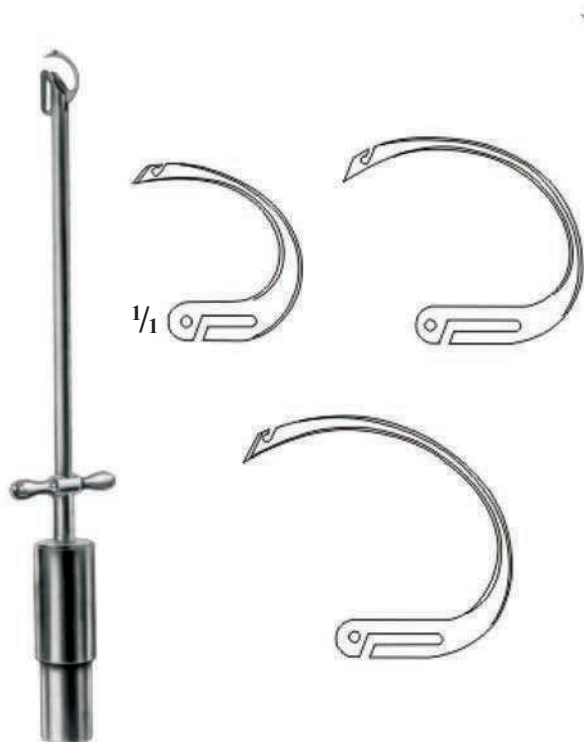

**Needles –
иглы**

YOUNG
06-064-245
24.5 cm
Complete
with on
Needle no.01