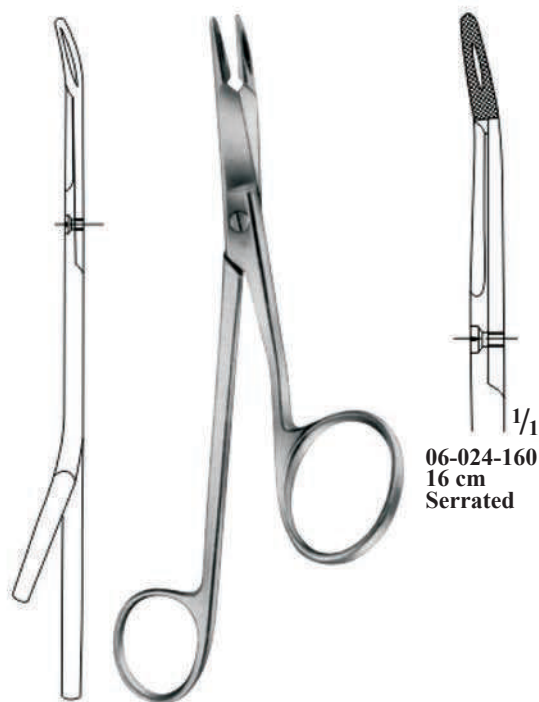

06-021-270
27 cm
Serrated

MASSON

06-022-140
14 cm
Serrated

OLSEN-HEGAR

06-023-185
18.5 cm
Serrated

GILLIES

06-024-160
16 cm
Serrated

GILLIES

**Needle holder –
иглодержатели**

06-025-200
20 cm
Box Joint
as above tungsten
carbide faced jaws.

THOMSON WALKER

pound action joint.
But tungsten
carbide faced jaws.

06-026-180 18 cm
06-027-250 25 cm

NAUNTUN MORGAN