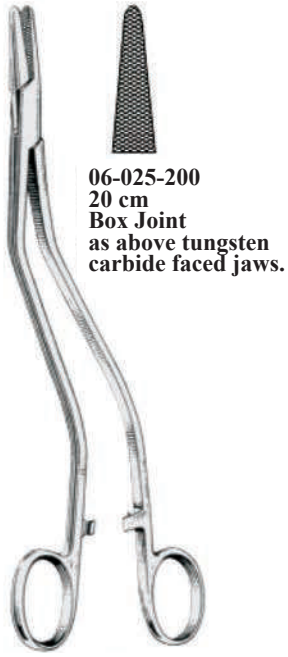

**Needle holder –
иглодержатели**

06-025-200
20 cm
Box Joint
as above tungsten
carbide faced jaws.

THOMSON WALKER

pound action joint.
But tungsten
carbide faced jaws.

06-026-180 18 cm
06-027-250 25 cm

NAUNTUN MORGAN