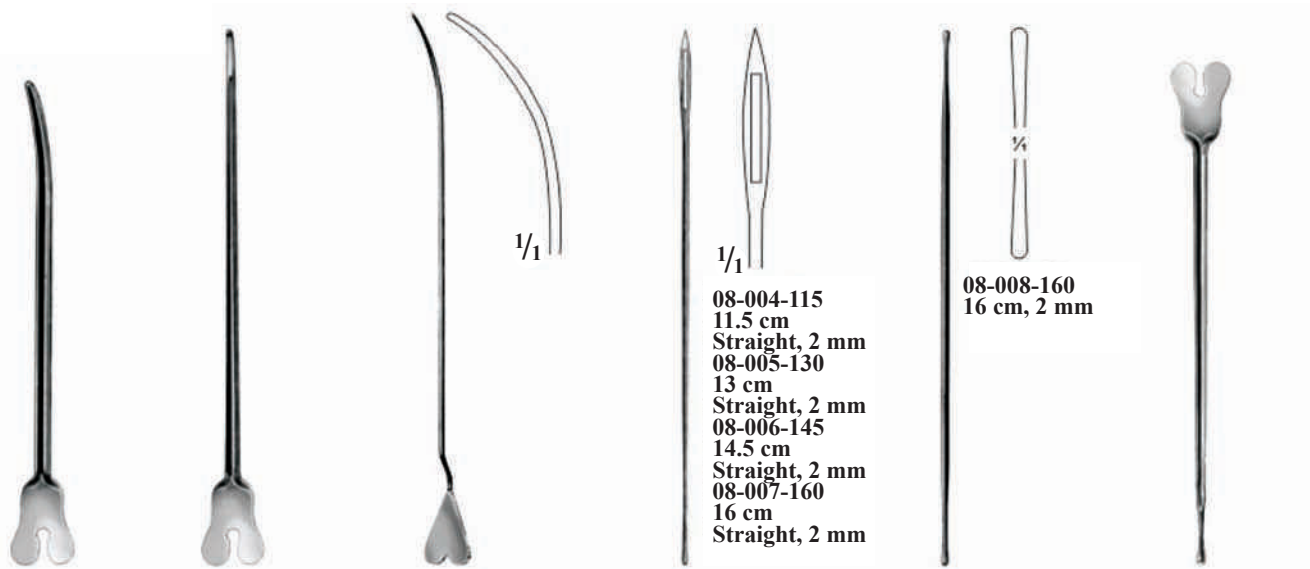

## General instruments

*инструмент для общей хирургии*

**Probes & dissectors directors –  
зонды**

**DOYEN**  
08-001-145  
14.5 cm

**NELATON**  
08-002-160  
16 cm

**LOCKHART-MUMMERY**  
08-003-200  
20 cm

**PROBE**  
with Eye

08-004-115  
11.5 cm  
Straight, 2 mm  
08-005-130  
13 cm  
Straight, 2 mm  
08-006-145  
14.5 cm  
Straight, 2 mm  
08-007-160  
16 cm  
Straight, 2 mm

**PROBE**  
with Eye /  
Double Ended

08-008-160  
16 cm, 2 mm

**LARRY-RECTAL /  
GROOVED DIRECTOR**  
08-009-150  
15 cm

**BOWMAN LACRIMAL PROBES**  
08-010-001 – 08-015-006

**WILLIAM LACRIMAL PROBES**  
08-016-001 – 08-021-006

08-010-001 Bowman Probe, 000-0000, Double Ended, Sterling Silver  
08-011-002 Bowman Probe, 00-0, Double Ended, Sterling Silver  
08-012-003 Bowman Probe, 1-2, Double Ended, Sterling Silver  
08-013-004 Bowman Probe, 3-4, Double Ended, Sterling Silver  
08-014-005 Bowman Probe, 5-6, Double Ended, Sterling Silver  
08-015-006 Bowman Probe, 7-8, Double Ended, Sterling Silver

**FARRELL  
APPLICATOR**  
08-022-065 65 cm  
08-023-060 60 cm  
08-024-090 90 cm

**BUCK  
APPLICATOR**  
08-025-075 - 75 cm

**BUCK  
APPLICATOR**  
08-026-050 - 50 cm

**VOLLMAR**  
08-027-115  
11.5 cm

**MARTIN APPLICATOR**  
08-028-120 12 cm  
08-029-140 14 cm  
08-030-160 16 cm