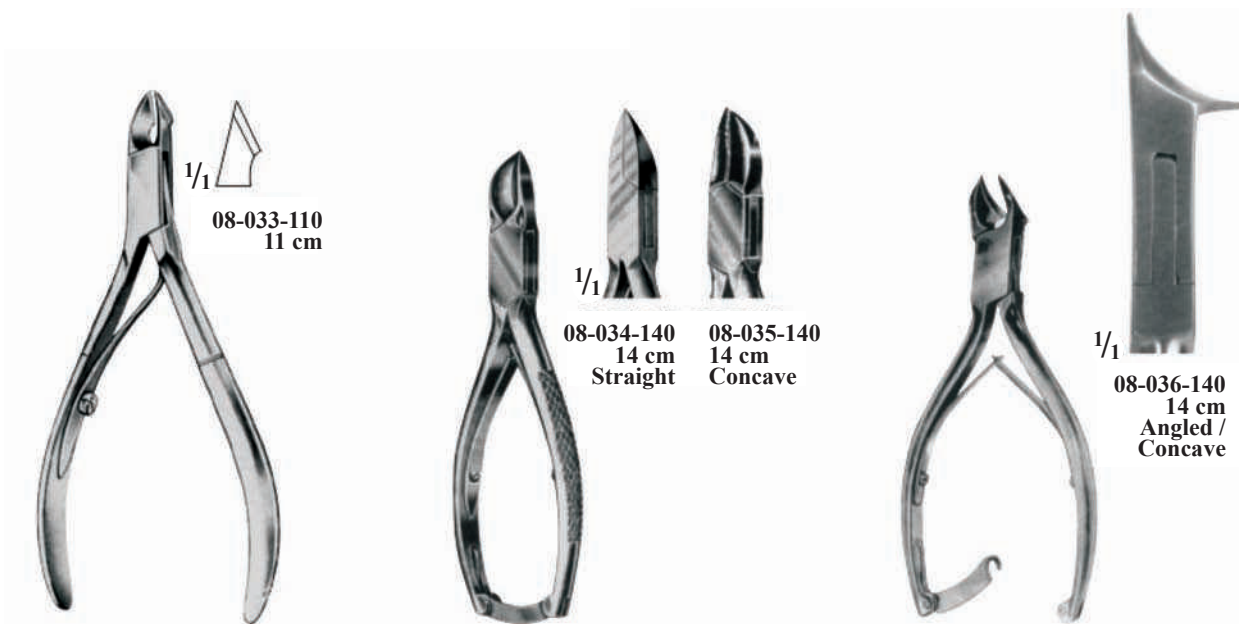

**FARRELL  
APPLICATOR**  
08-022-065 65 cm  
08-023-060 60 cm  
08-024-090 90 cm

**BUCK  
APPLICATOR**  
08-025-075 - 75 cm

**BUCK  
APPLICATOR**  
08-026-050 - 50 cm

**VOLLMAR**  
08-027-115  
11.5 cm

**MARTIN APPLICATOR**  
08-028-120 12 cm  
08-029-140 14 cm  
08-030-160 16 cm

**STACKE**  
08-031-100  
10 cm

**SPLINTER LIBERATOT  
TROCAR POINT**  
08-032-130  
13 cm

***Nail cutter –  
кусачки***

**CUTICLE NIPPER**

**NAIL CUTTER**

**NAIL CUTTER**

**08-037-00**  
Hollow  
Blades On  
Both Sides  
**08-038-00**  
Blade Flat / Hollow