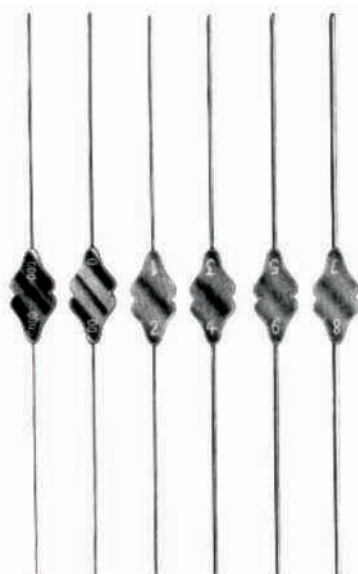

## General instruments

*инструмент для общей хирургии*

**Probes & dissectors directors –  
зонды**

**DOYEN**  
08-001-145  
14.5 cm

**NELATON**  
08-002-160  
16 cm

**LOCKHART-MUMMERY**  
08-003-200  
20 cm

08-008-160  
16 cm, 2 mm

**LARRY-RECTAL /  
GROOVED DIRECTOR**  
08-009-150  
15 cm

**BOWMAN LACRIMAL PROBES**  
08-010-001 – 08-015-006

**WILLIAM LACRIMAL PROBES**  
08-016-001 – 08-021-006

08-010-001 Bowman Probe, 000-0000, Double Ended, Sterling Silver  
08-011-002 Bowman Probe, 00-0, Double Ended, Sterling Silver  
08-012-003 Bowman Probe, 1-2, Double Ended, Sterling Silver  
08-013-004 Bowman Probe, 3-4, Double Ended, Sterling Silver  
08-014-005 Bowman Probe, 5-6, Double Ended, Sterling Silver  
08-015-006 Bowman Probe, 7-8, Double Ended, Sterling Silver

08-016-001 William Probe, 000-0000, Double Ended, Sterling Silver  
08-017-002 William Probe, 00-0, Double Ended, Sterling Silver  
08-018-003 William Probe, 1-2, Double Ended, Sterling Silver  
08-019-004 William Probe, 3-4, Double Ended, Sterling Silver  
08-020-005 William Probe, 5-6, Double Ended, Sterling Silver  
08-021-006 William Probe, 7-8, Double Ended, Sterling Silver

**FARRELL  
APPLICATOR**  
08-022-065 65 cm  
08-023-060 60 cm  
08-024-090 90 cm

**BUCK  
APPLICATOR**  
08-025-075 - 75 cm

**BUCK  
APPLICATOR**  
08-026-050 - 50 cm

**VOLLMAR**  
08-027-115  
11.5 cm

**MARTIN APPLICATOR**  
08-028-120 12 cm  
08-029-140 14 cm  
08-030-160 16 cm