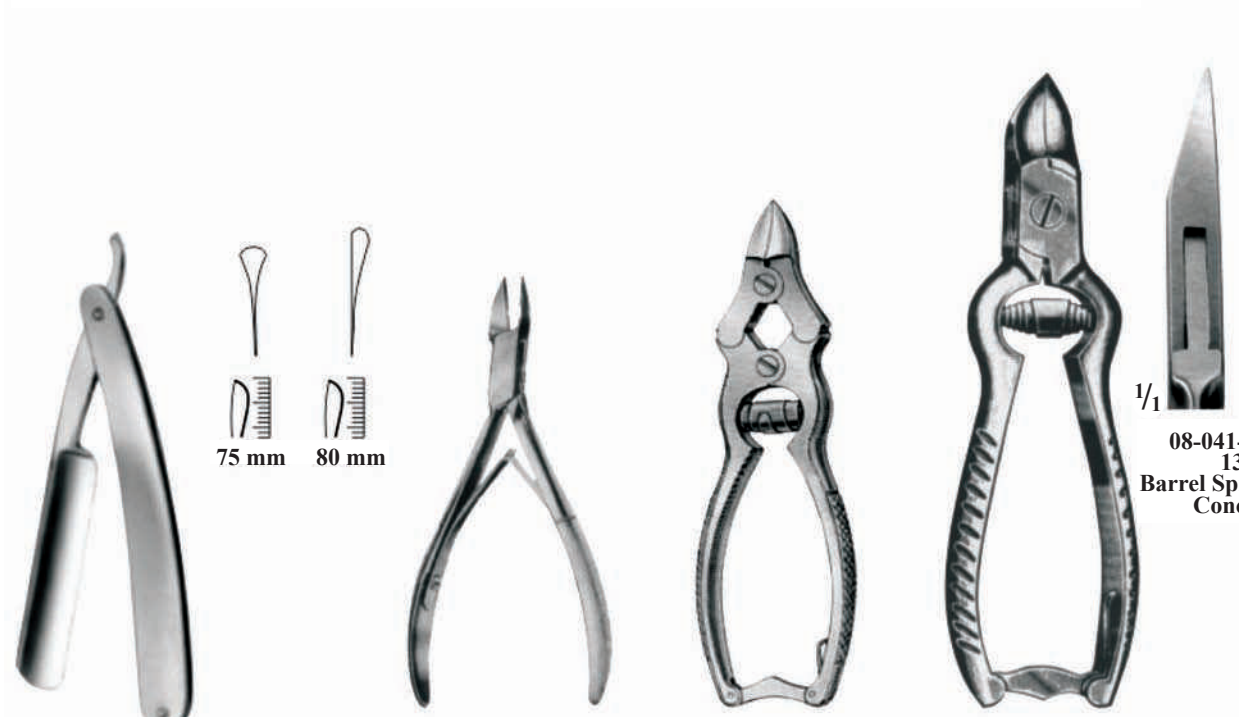

**FARRELL  
APPLICATOR**  
08-022-065 65 cm  
08-023-060 60 cm  
08-024-090 90 cm

**BUCK  
APPLICATOR**  
08-025-075 - 75 cm

**BUCK  
APPLICATOR**  
08-026-050 - 50 cm

**VOLLMAR**  
08-027-115  
11.5 cm

**MARTIN APPLICATOR**  
08-028-120 12 cm  
08-029-140 14 cm  
08-030-160 16 cm

**STACKE**  
08-031-100  
10 cm

**SPLINTER LIBERATOT  
TROCAR POINT**  
08-032-130  
13 cm

***Nail cutter –  
кусачки***

**CUTICLE NIPPER**

**NAIL CUTTER**

**NAIL CUTTER**

**08-037-00**  
Hollow  
Blades On  
Both Sides  
**08-038-00**  
Blade Flat / Hollow

**NAIL CUTTER**  
**08-039-130**  
13 cm  
Straight

**NAIL CUTTER**  
**08-040-155**  
15.25 cm  
Barrel Spring  
Concave

**NAIL CUTTER**

**08-041-130**  
13 cm  
Barrel Spring  
Concave