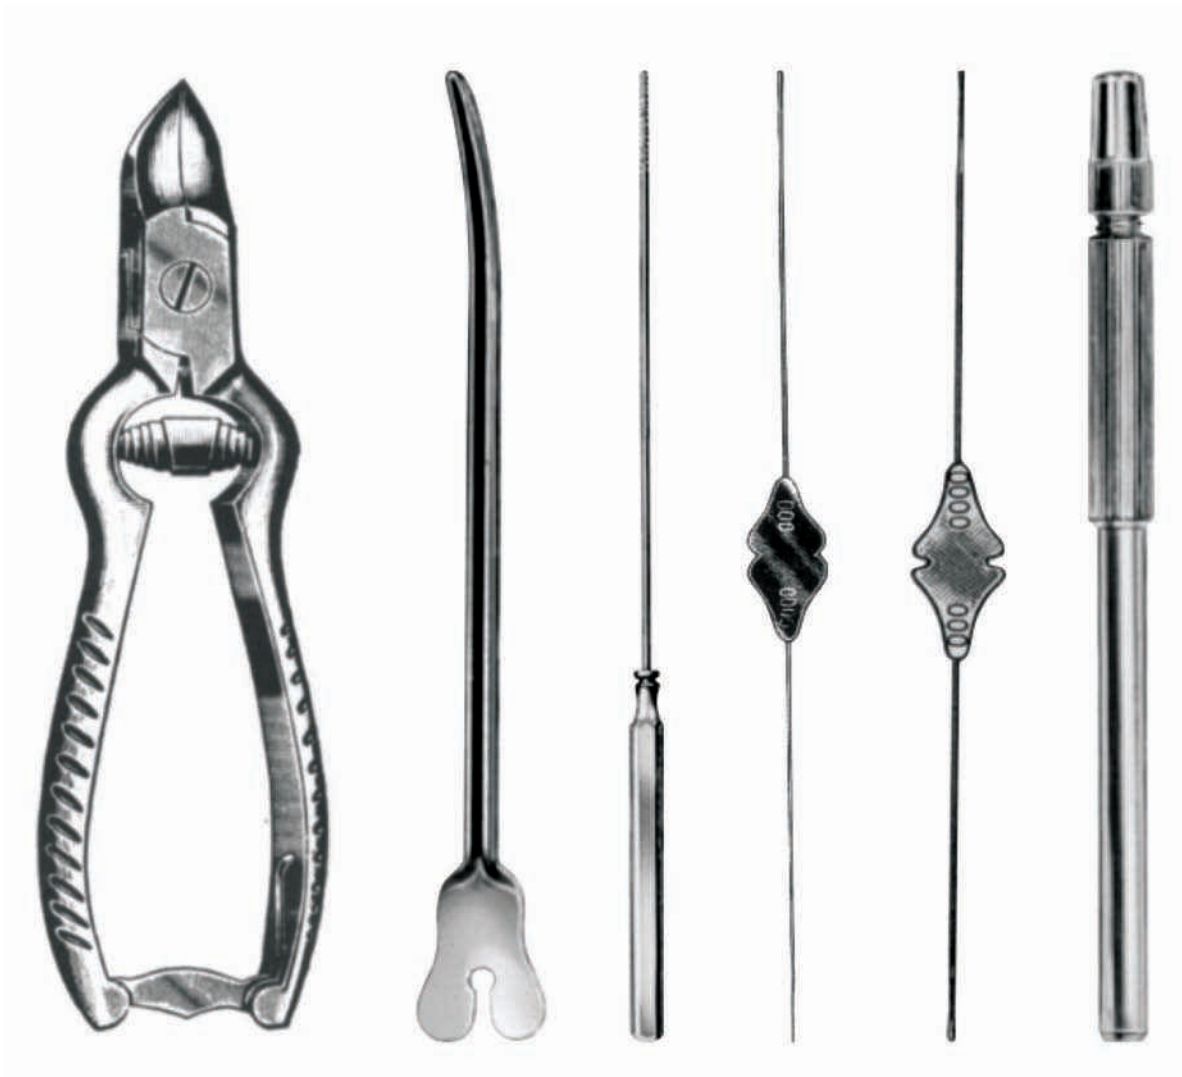

## General instruments

*инструмент для общей хирургии*

**Probes & dissectors directors –  
зонды**

**DOYEN**  
08-001-145  
14.5 cm

**NELATON**  
08-002-160  
16 cm

**LOCKHART-MUMMERY**  
08-003-200  
20 cm

**PROBE**  
with Eye

08-004-115  
11.5 cm  
Straight, 2 mm  
08-005-130  
13 cm  
Straight, 2 mm  
08-006-145  
14.5 cm  
Straight, 2 mm  
08-007-160  
16 cm  
Straight, 2 mm

**PROBE**  
with Eye /  
Double Ended

08-008-160  
16 cm, 2 mm

**LARRY-RECTAL /  
GROOVED DIRECTOR**  
08-009-150  
15 cm

**BOWMAN LACRIMAL PROBES**  
08-010-001 – 08-015-006

**WILLIAM LACRIMAL PROBES**  
08-016-001 – 08-021-006

08-010-001 Bowman Probe, 000-0000, Double Ended, Sterling Silver  
08-011-002 Bowman Probe, 00-0, Double Ended, Sterling Silver  
08-012-003 Bowman Probe, 1-2, Double Ended, Sterling Silver  
08-013-004 Bowman Probe, 3-4, Double Ended, Sterling Silver  
08-014-005 Bowman Probe, 5-6, Double Ended, Sterling Silver  
08-015-006 Bowman Probe, 7-8, Double Ended, Sterling Silver

08-016-001 William Probe, 000-0000, Double Ended, Sterling Silver  
08-017-002 William Probe, 00-0, Double Ended, Sterling Silver  
08-018-003 William Probe, 1-2, Double Ended, Sterling Silver  
08-019-004 William Probe, 3-4, Double Ended, Sterling Silver  
08-020-005 William Probe, 5-6, Double Ended, Sterling Silver  
08-021-006 William Probe, 7-8, Double Ended, Sterling Silver